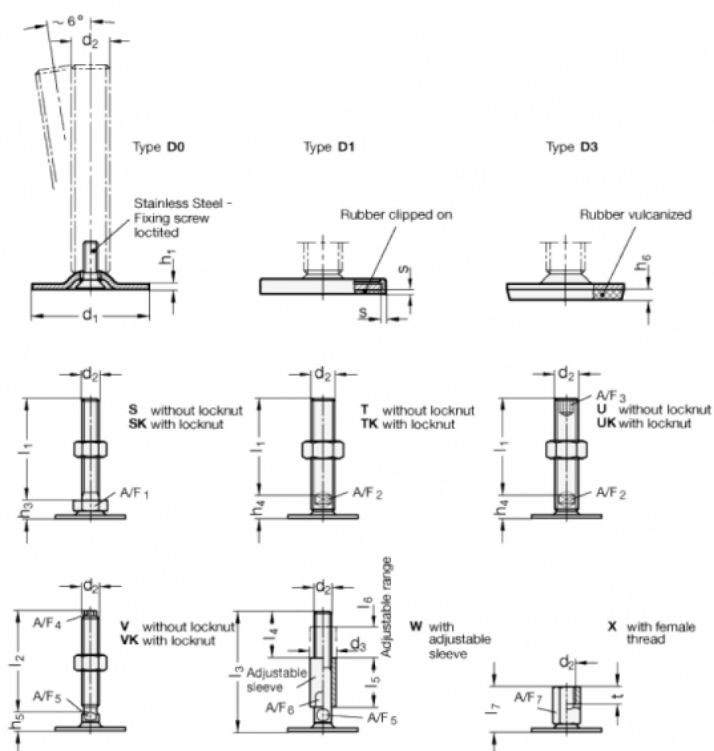

Article number: 204180M2075D3T

Description: E+G levelling foot

GN 41-80-M20-75-D3-T

Note: T Without nut, Wrench flat at the bottom

Measures

A/F2	= 15
d1	= 80
d2	= M20
h1	= 3
h4	= 18
h6	= 5
l1	= 75
s	=